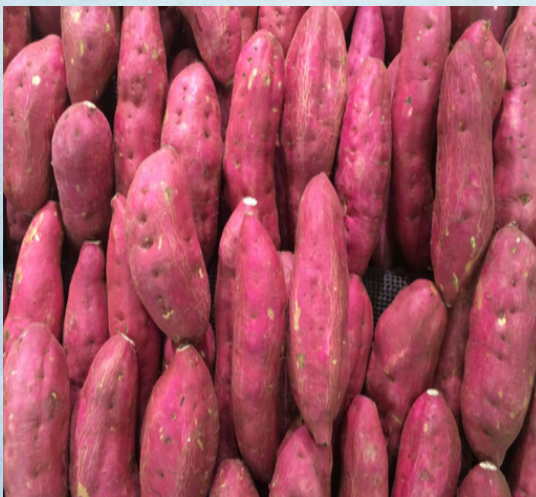

CARTINAL POTATO

- Shape: Red Round
- Weight: 60 gm up

SPW001

SWEET POTATO WHITE

White-skinned sweet potatoes, while less common than their orange counterparts, have a mildly sweet flavor and starchy texture. They are often creamier and less intense in sweetness, making them perfect for both savory and slightly sweet dishes. White sweet potatoes are rich in fiber, vitamins, and minerals, making them a nutritious addition to meals.

- **Weight : 130g to 200g**

SPR002

SWEET POTATO REDDISH

Red sweet potatoes feature a vibrant reddish-purple skin and commonly possess a deep orange, creamy flesh, though some varieties may have pale flesh. They are highly nutritious, boasting high levels of anthocyanins, beta-carotene, fiber, and vitamins A and C. Known for a sweet, earthy flavor, they are ideal for roasting, baking, and stews.

- **Weight : 150g to over 220g**

SPR003

SWEET POTATO RED

Sweet potatoes with red skin are a delicious and nutritious root vegetable. Known for their naturally sweet flavor and vibrant color, they are packed with vitamins and minerals. Sweet potatoes can be used in various culinary applications, ranging from savory dishes to desserts, making them a versatile ingredient in many cuisines.